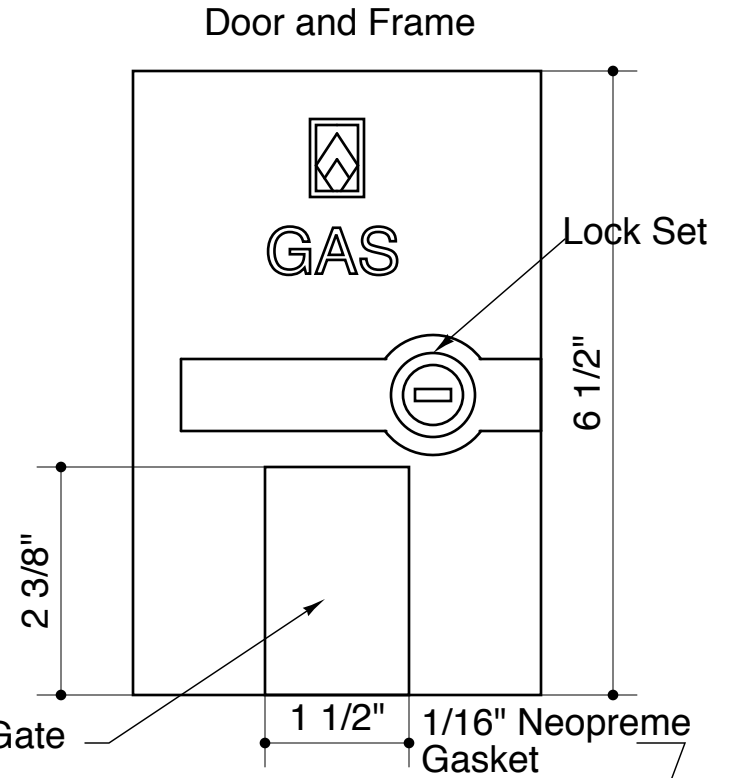

Recessed Outlet GR0101-SS

Adjustable Bend
 Out Tabs
 Depth: 3/4", 1", 1 1/4"