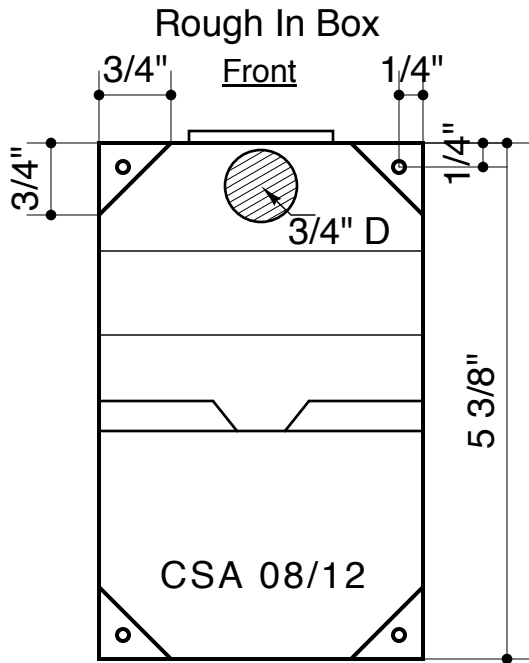

Recessed Outlet GR0101-SS

Adjustable Bend
 Out Tabs
 Depth: 3/4", 1", 1 1/4"