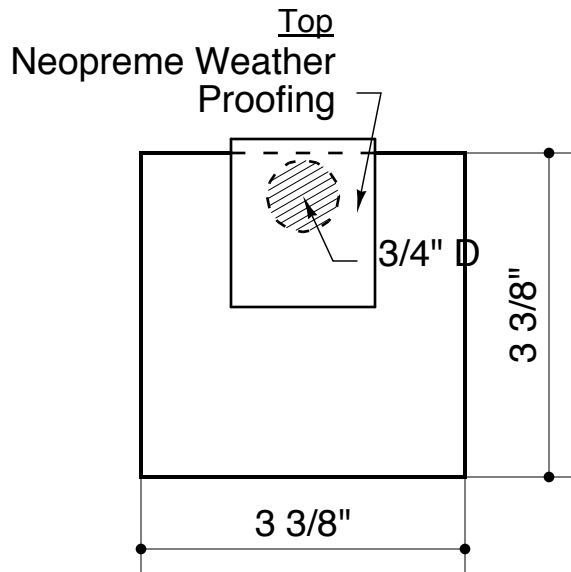

Recessed Outlet GR0101-SS

Adjustable Bend
 Out Tabs
 Depth: 3/4", 1", 1 1/4"