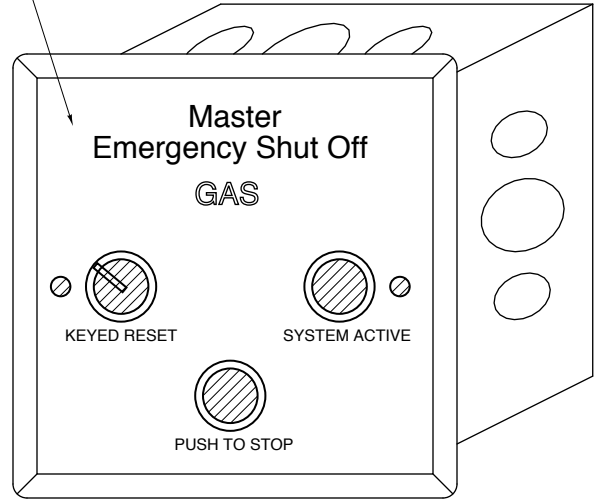

Master Emergency Shut Off

Rough In Box

COVER PANEL

Back View

Side/Top View

Master Emergency Shut Off COVER PANEL

Cover Panel Back