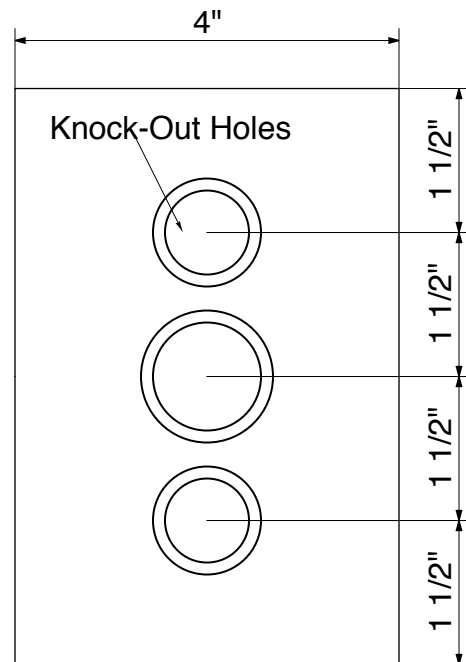

Master Emergency Shut Off

Rough In Box

COVER PANEL

Back View

Side/Top View

Master Emergency Shut Off COVER PANEL

Cover Panel Back