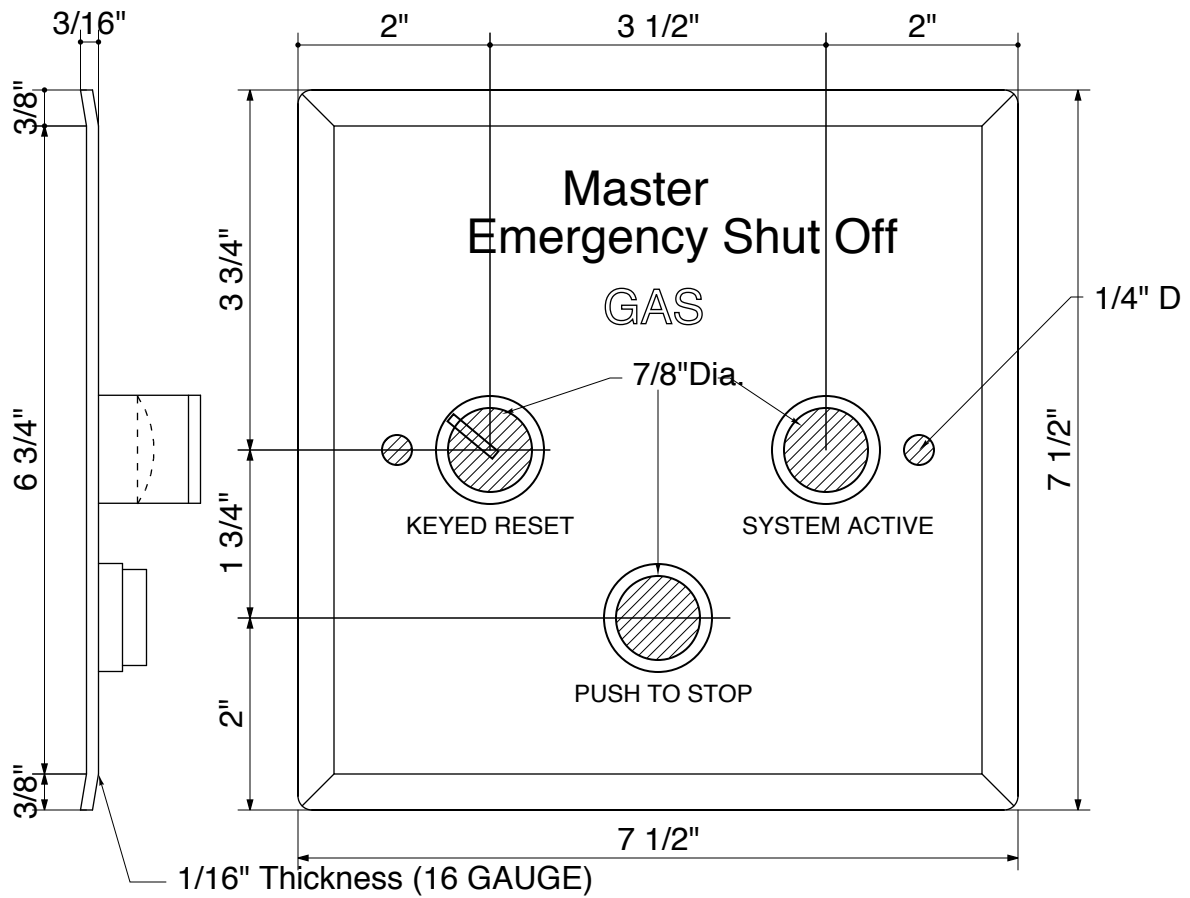

Master Emergency Shut Off

Rough In Box

COVER PANEL

Back View

Side/Top View

Master Emergency Shut Off COVER PANEL

Cover Panel Back