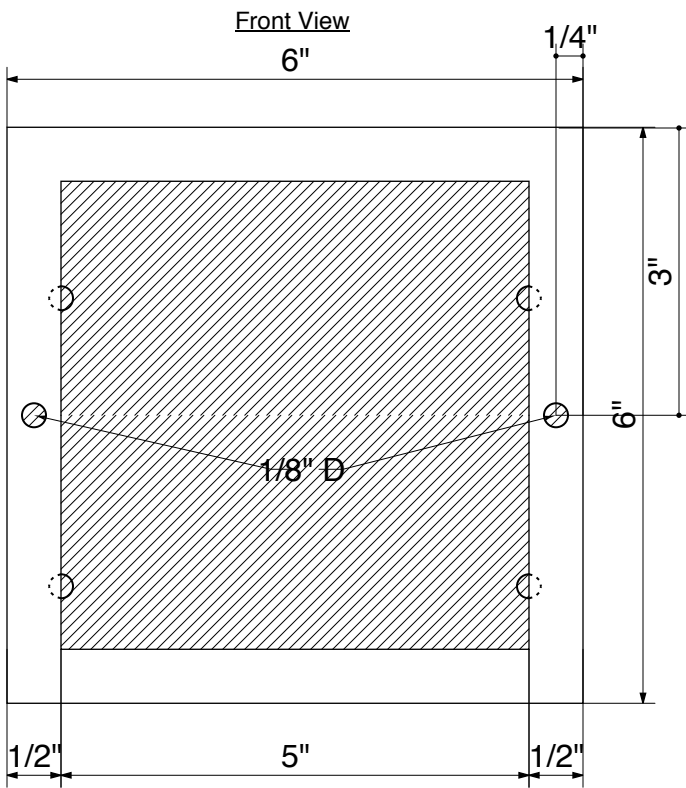

Master Emergency Shut Off

Rough In Box

COVER PANEL

Back View

Side/Top View

Master Emergency Shut Off COVER PANEL

Cover Panel Back