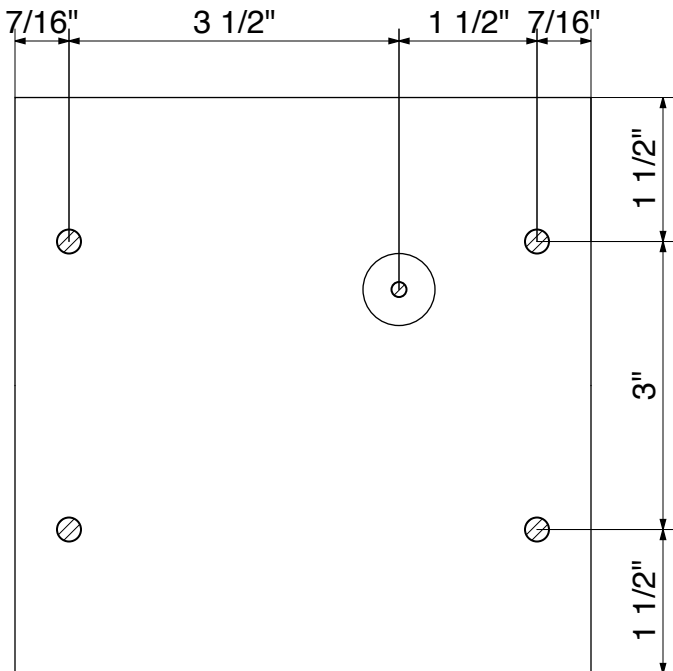

Master Emergency Shut Off

Rough In Box

COVER PANEL

Back View

Side/Top View

Master Emergency Shut Off COVER PANEL

Cover Panel Back